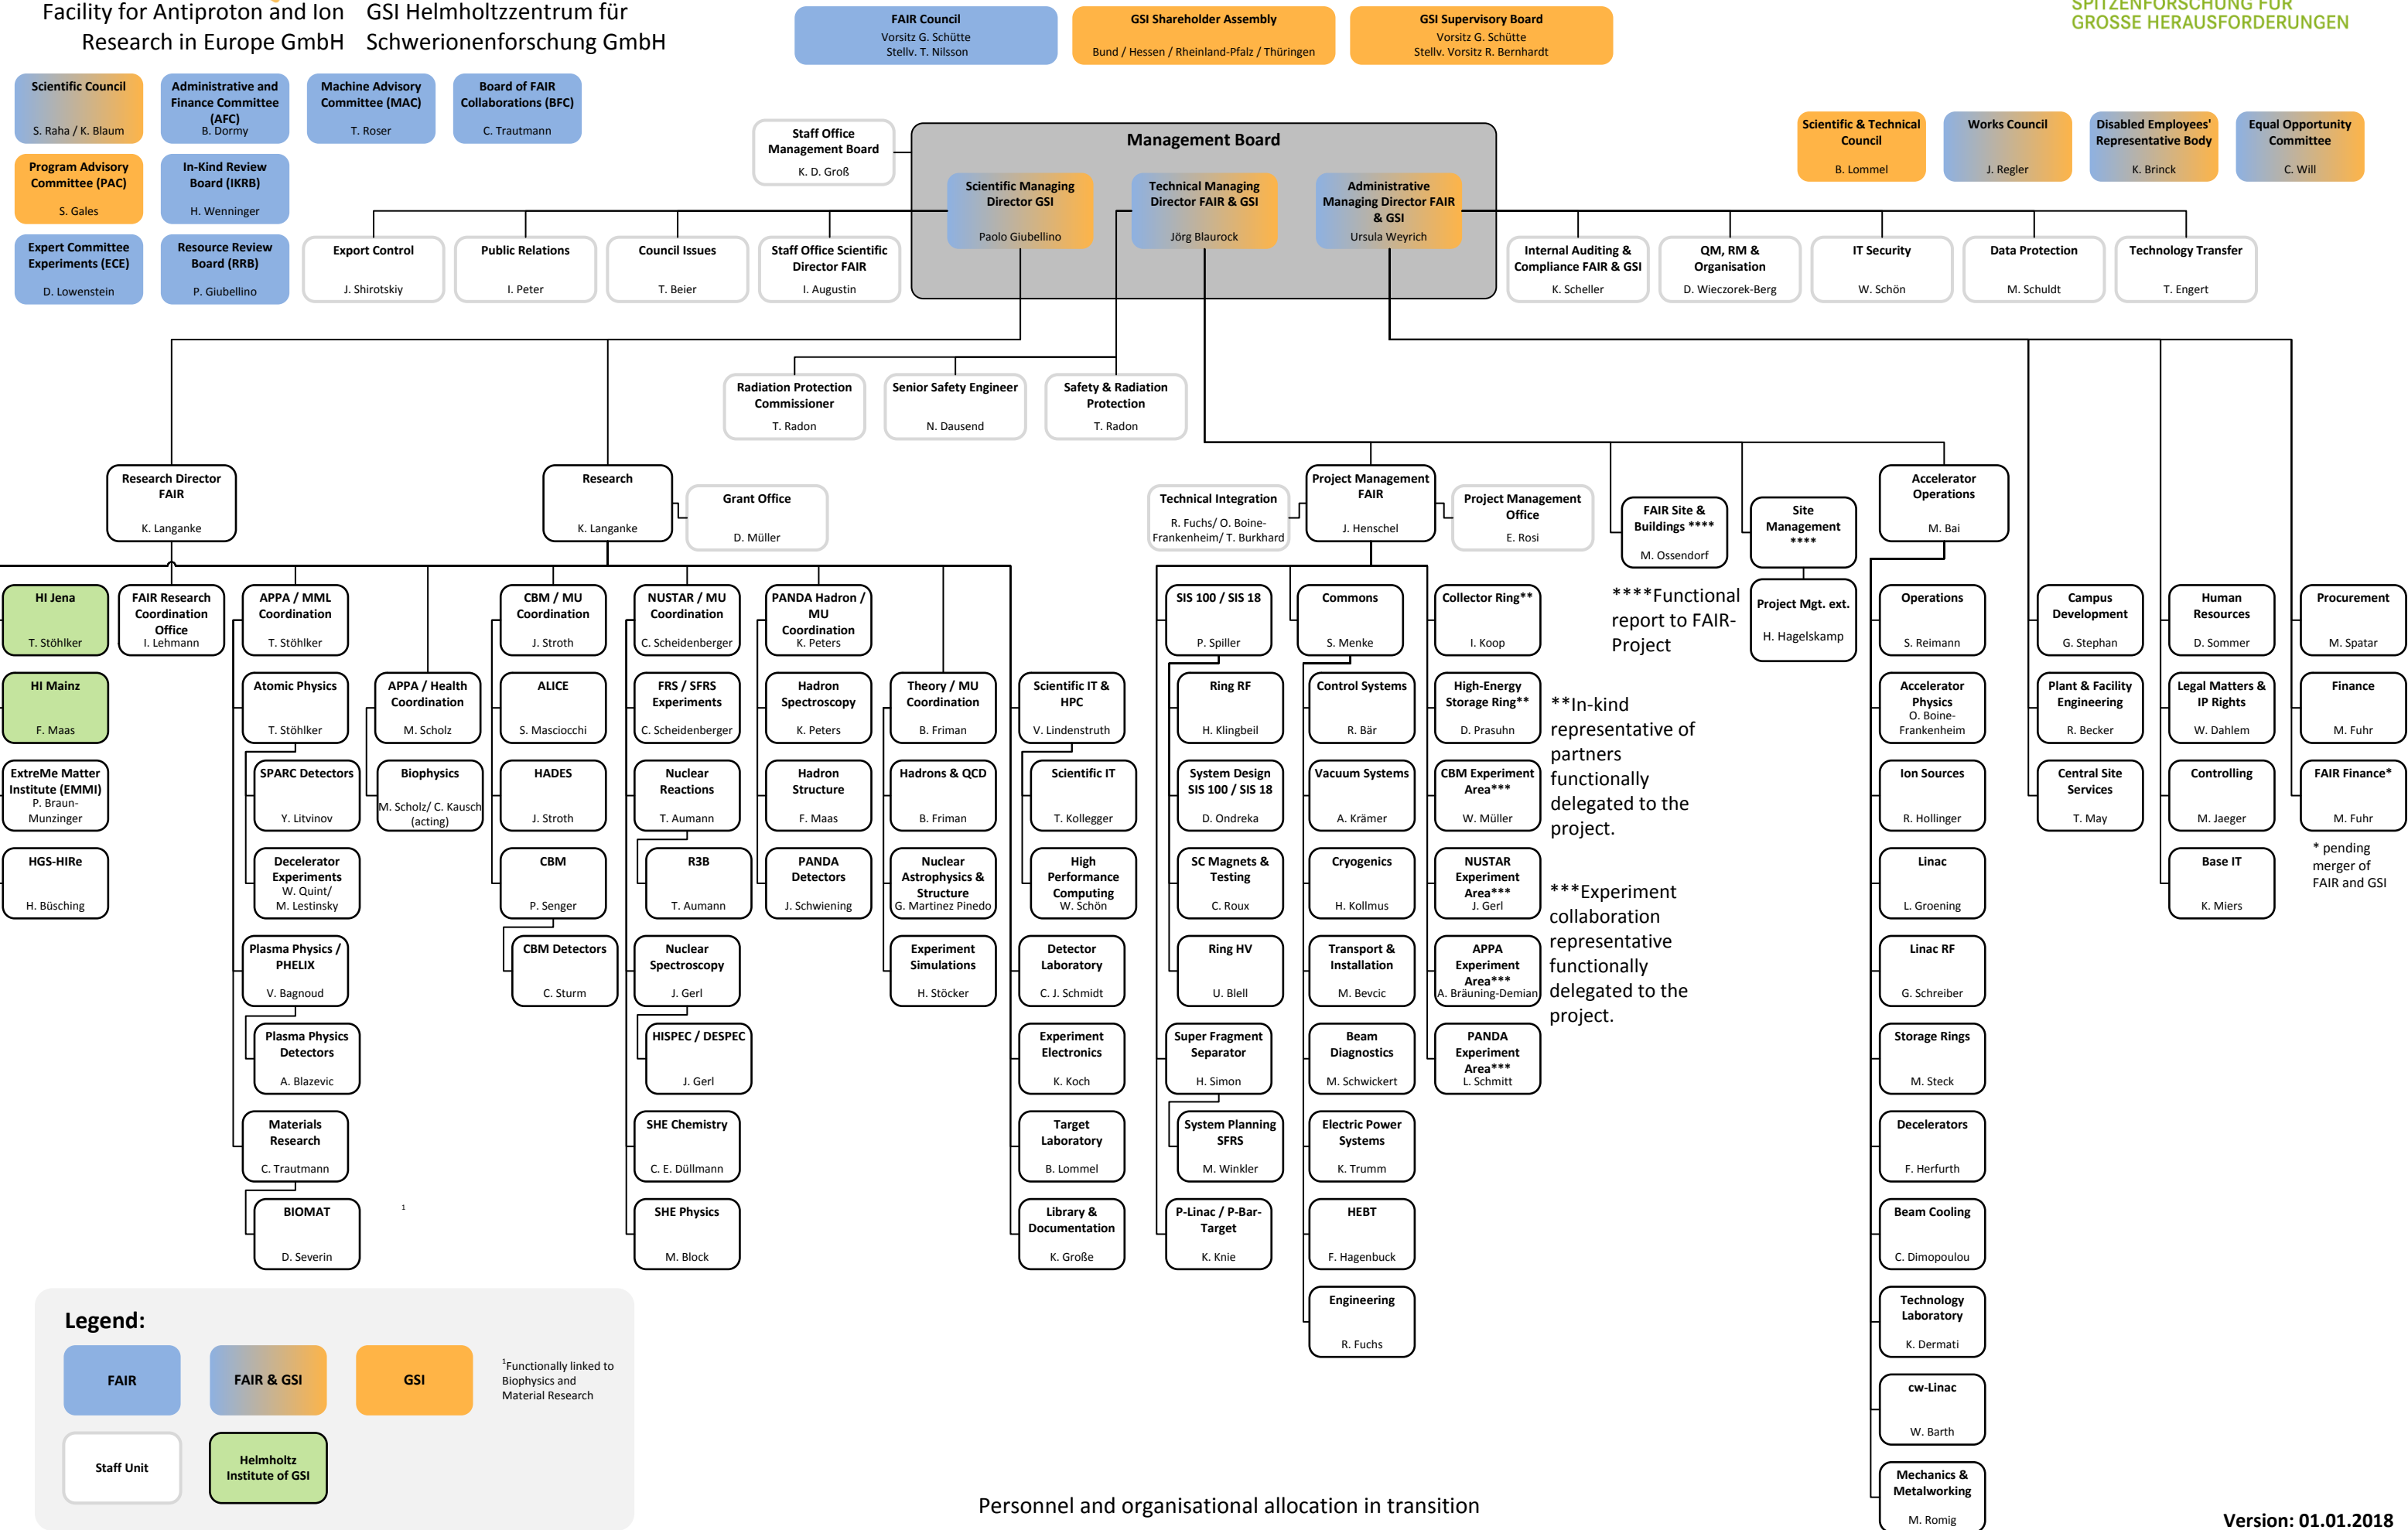

Organisation Chart

Legend:

- FAIR (Blue box)
- FAIR & GSI (Orange box)
- GSI (Yellow box)
- Staff Unit (White box)
- Helmholtz Institute of GSI (Green box)

¹Functionally linked to Biophysics and Material Research