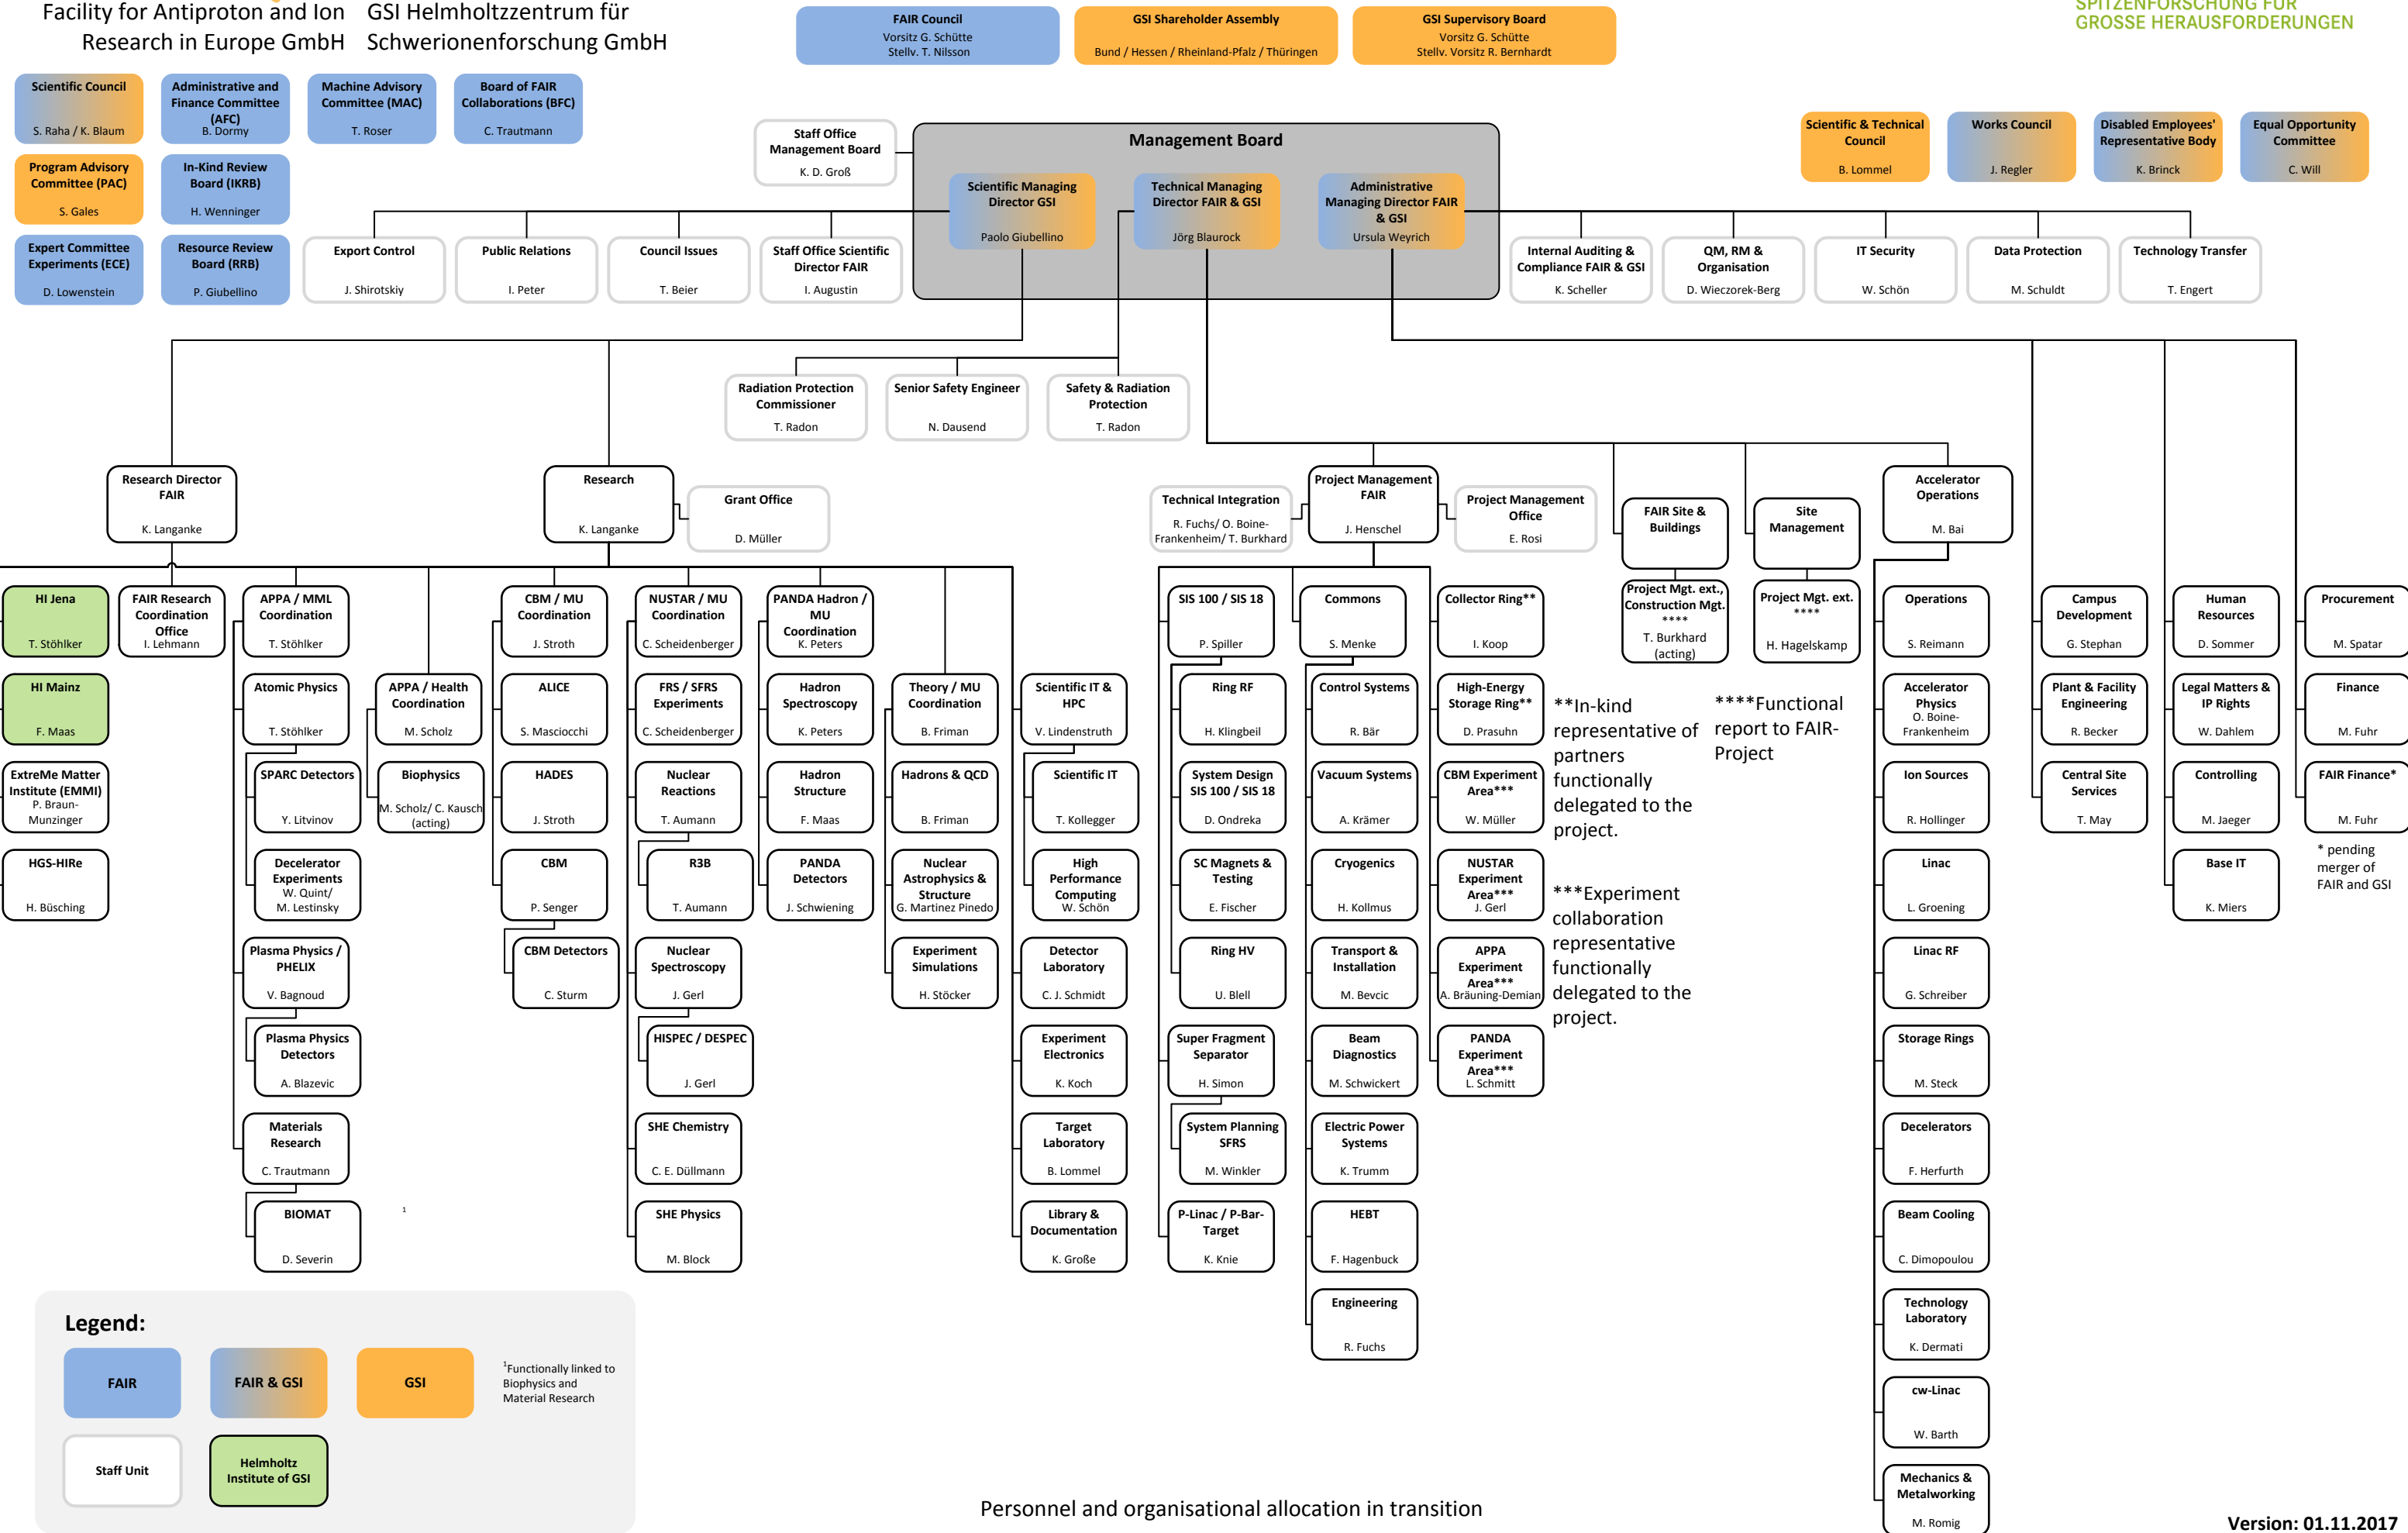

Organisation Chart

Legend:

- FAIR (Blue box)
- FAIR & GSI (Orange box)
- GSI (Yellow box)
- Staff Unit (White box)
- Helmholtz Institute of GSI (Green box)

¹Functionally linked to Biophysics and Material Research